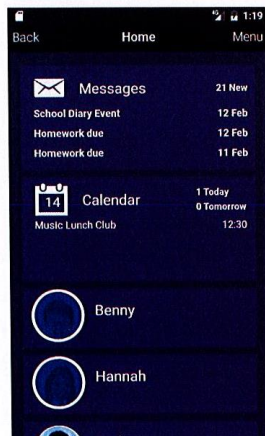

www.sims-parent.co.uk

Co-op Academy Failsworth

Do we have the most up to date contact information for your child/children on our system?

The SIMS Parent app is a quick, safe and convenient way to view and update critical information for your child/children held on file by the school.

- Pupil details
- Contact details
- Dietary needs
- Medical details

Registration details will be sent to you soon...

CLASS CHARTS APP TO SHOW BEHAVIOUR, REWARDS AND HOMEWORK INFORMATION

We are no longer using IRIS or Doodle.

Please download the Class Charts App as this will give you access to behaviour, rewards and homework details.

Your log in details have been given to your son/daughter. Please use this to log in.

Have you downloaded the New ClassCharts app?