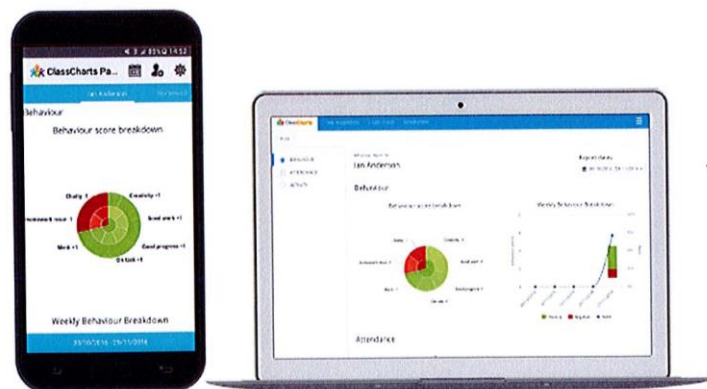

MOBILE PHONES AND EAR PIECES

Just a reminder that from September ear pieces will be banned in the academy at all times of the day.

Students are allowed to use phones pre-school, break, lunch and after school. We would appreciate your views by the end of October on this issue. Please email us on info@failsworth.coop with a subject of mobile phones to express your view.

PARENT PAY UPDATE

Apologies for the delay in bringing in Parent Pay. We are still in talks with our caterers Taylor Shaw about this. We are still hoping to get this up and running during the term but I am reliant on external contractors to achieve this.

NEW UNIFORM

A huge thank you to parents for supporting the change of uniform. I do appreciate this commitment.