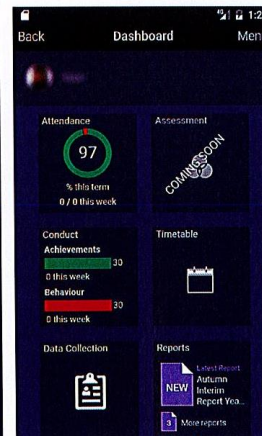

Have you downloaded the New SIMS PARENT app?

SIMS Parent

Capita plc Education

PEGI 3

Install

CAPITA

helping schools inspire

or login at:

www.sims-parent.co.uk

Co-op Academy Failsworth

Do we have the most up to date contact information for your child/children on our system?

The SIMS Parent app is a quick, safe and convenient way to view and update critical information for your child/children held on file by the school.

- Pupil details
- Contact details
- Dietary needs
- Medical details

Registration details will be sent to you soon...

CLASS CHARTS APP TO SHOW BEHAVIOUR, REWARDS AND HOMEWORK INFORMATION

We are no longer using IRIS or Doodle.

Please download the Class Charts App as this will give you access to behaviour, rewards and homework details.

Your log in details have been given to your son/daughter. Please use this to log in.

Have you downloaded the New ClassCharts app?