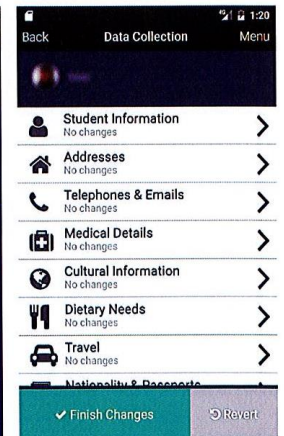

www.sims-parent.co.uk

Co-op Academy Failsworth

Do we have the most up to date contact information for your child/children on our system?

The SIMS Parent app is a quick, safe and convenient way to view and update critical information for your child/children held on file by the school.

- Pupil details
- Contact details
- Dietary needs
- Medical details

Registration details will be sent to you soon...

CLASS CHARTS APP TO SHOW BEHAVIOUR, REWARDS AND HOMEWORK INFORMATION

We are no longer using IRIS or Doodle.

Please download the Class Charts App as this will give you access to behaviour, rewards and homework details.

Your log in details have been given to your son/daughter. Please use this to log in.

Have you downloaded the New ClassCharts app?